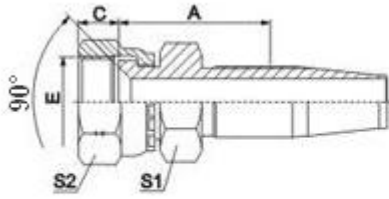

00518

FERRULE FOR SAE 100R5 HOSE

PART NO.	HOSE DASH	DIMENSIONS	
		L	S
00518-04	4	28	17
00518-05	5	30.5	19
00518-06	6	33	22
00518-08	8	42	24
00518-10	10	45.5	30
00518-12	12	53.5	32
00518-16	16	42	36
00518-20	20	44.5	46
00518-24	24	47	50
00518-32	32	57	65

LOMOFLEX CO.,LTD

www.lomoflex.com Email: info@lomoflex.com

Tel:+86-13863960269 Fax:+86-532-55787135

15618-R5
NPT MALE

PART NO.	THREAD E	HOSE DASH	DIMENSIONS	
			A	S1
15618-02-04 (R5)	Z1/8"X27	4	25.5	12
15618-04-04 (R5)	Z1/4"X18	4	30	17
15618-04-06 (R5)	Z1/4"X18	6	31	17
15618-06-05 (R5)	Z3/8"X18	5	32.9	19
15618-06-06 (R5)	Z3/8"X18	6	32	19
15618-08-08 (R5)	Z1/2"X14	8	40.5	22
15618-12-10 (R5)	Z3/4"X14	10	42.5	30
15618-12-12 (R5)	Z3/4"X14	12	43	30
15618-16-16 (R5)	Z1"X11.5	16	46.5	36
15618-20-20 (R5)	Z1.1/4"X11.5	20	51.5	46
15618-24-24 (R5)	Z1.1/2"X11.5	24	52.5	50
15618-32-32 (R5)	Z2"X11.5	32	55	65

LOMOFLEX CO.,LTD

www.lomoflex.com Email: info@lomoflex.com
Tel:+86-13863960269 Fax:+86-532-55787135

目录 CATALOGUE

26818D-R5

26818D-R5W

SAE FEMALE 90° CONE SEAT SAE J513

PART NO.	THREAD E	HOSE DASH	DIMENSIONS			
			A	C	S1	S2
27818D-04-04 (R5)	7/16"X20	4	22	9	14	17
27818D-05-05 (R5)	1/2"X20	5	25.4	9	14	17
27818D-06-06 (R5)	5/8"X18	6	26	11.3	17	22
27818D-08-08 (R5)	3/4"X16	8	31.5	10.5	22	24
27818D-10-10 (R5)	7/8"X14	10	34	12	27	27
27818D-12-12 (R5)	1.1/16"X14	12	37	14.3	32	32

LOMOFLEX CO.,LTD

www.lomoflex.com Email: info@lomoflex.com

Tel:+86-13863960269 Fax:+86-532-55787135

目录 CATALOGUE

22618D-R5

22618D-R5W

BSP FEMALE 60° CONE

PART NO.	THREAD E	HOSE DASH	DIMENSIONS			
			A	C	S1	S2
22618D-04-04 (R5)	G1/4"X19	4	26	5.5	14	19
22618D-06-05 (R5)	G3/8"X19	5	29.1	6.3	17	22
22618D-06-06 (R5)	G3/8"X19	6	30	6.3	17	22
22618D-08-08 (R5)	G1/2"X14	8	35	7.5	19	27
22618D-10-10 (R5)	G5/8"X14	10	35.5	9.5	22	30
22618D-12-12 (R5)	G3/4"X14	12	38.5	10.9	27	32
22618D-16-16 (R5)	G1"X11	16	37	11.7	32	41
22618D-20-20 (R5) W	G1.1/4"X11	20	41.5	11	41	50