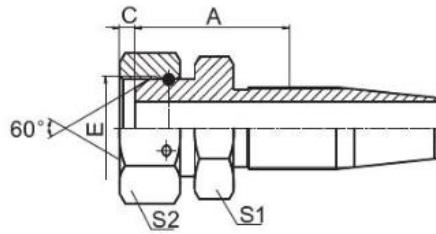

LOMOFLEX CO.,LTD

www.lomoflex.com Email: info@lomoflex.com
Tel:+86-13863960269 Fax:+86-532-55787135

目录 CATALOGUE

26818D-R5

26818D-R5W

SAE FEMALE 90° CONE SEAT SAE J513

PART NO.	THREAD E	HOSE DASH	DIMENSIONS			
			A	C	S1	S2
27818D-04-04 (R5)	7/16"X20	4	22	9	14	17
27818D-05-05 (R5)	1/2"X20	5	25.4	9	14	17
27818D-06-06 (R5)	5/8"X18	6	26	11.3	17	22
27818D-08-08 (R5)	3/4"X16	8	31.5	10.5	22	24
27818D-10-10 (R5)	7/8"X14	10	34	12	27	27
27818D-12-12 (R5)	1.1/16"X14	12	37	14.3	32	32

LOMOFLEX CO.,LTD

www.lomoflex.com Email: info@lomoflex.com

Tel:+86-13863960269 Fax:+86-532-55787135

目录 CATALOGUE

22618D-R5

22618D-R5W

BSP FEMALE 60° CONE

PART NO.	THREAD E	HOSE DASH	DIMENSIONS			
			A	C	S1	S2
22618D-04-04 (R5)	G1/4"X19	4	26	5.5	14	19
22618D-06-05 (R5)	G3/8"X19	5	29.1	6.3	17	22
22618D-06-06 (R5)	G3/8"X19	6	30	6.3	17	22
22618D-08-08 (R5)	G1/2"X14	8	35	7.5	19	27
22618D-10-10 (R5)	G5/8"X14	10	35.5	9.5	22	30
22618D-12-12 (R5)	G3/4"X14	12	38.5	10.9	27	32
22618D-16-16 (R5)	G1"X11	16	37	11.7	32	41
22618D-20-20 (R5) W	G1.1/4"X11	20	41.5	11	41	50

LOMOFLEX CO.,LTD

www.lomoflex.com Email: info@lomoflex.com

Tel:+86-13863960269 Fax:+86-532-55787135

16718-R5

JIC MALE 74° CONE SAE J514

PART NO.	THREAD E	HOSE DASH	DIMENSIONS	
			A	S1
16718-04-04 (R5)	7/16"X20	4	29	12
16718-06-05 (R5)	9/16"X18	5	31	17
16718-06-06 (R5)	9/16"X18	6	32	17
16718-08-06 (R5)	3/4"X16	6	34.7	22
16718-08-08 (R5)	3/4"X16	8	38	22
16718-10-10 (R5)	7/8"X14	10	40.5	24
16718-12-12 (R5)	1.1/16"X12	12	45.5	30
16718-16-16 (R5)	1.5/16"X12	16	44	36
16718-20-20 (R5)	1.5/8"X12	20	49.5	46
16718-24-24 (R5)	1.7/8"X12	24	52.5	50