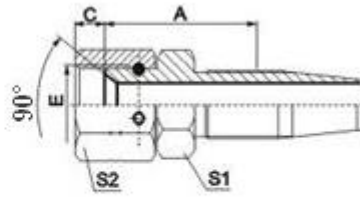

00518

FERRULE FOR SAE 100R5 HOSE

PART NO.	HOSE DASH	DIMENSIONS	
		L	S
00518-04	4	28	17
00518-05	5	30.5	19
00518-06	6	33	22
00518-08	8	42	24
00518-10	10	45.5	30
00518-12	12	53.5	32
00518-16	16	42	36
00518-20	20	44.5	46
00518-24	24	47	50
00518-32	32	57	65

LOMOFLEX CO.,LTD

www.lomoflex.com Email: info@lomoflex.com

Tel:+86-13863960269 Fax:+86-532-55787135

15618-R5
NPT MALE

PART NO.	THREAD E	HOSE DASH	DIMENSIONS	
			A	S1
15618-02-04 (R5)	Z1/8"X27	4	25.5	12
15618-04-04 (R5)	Z1/4"X18	4	30	17
15618-04-06 (R5)	Z1/4"X18	6	31	17
15618-06-05 (R5)	Z3/8"X18	5	32.9	19
15618-06-06 (R5)	Z3/8"X18	6	32	19
15618-08-08 (R5)	Z1/2"X14	8	40.5	22
15618-12-10 (R5)	Z3/4"X14	10	42.5	30
15618-12-12 (R5)	Z3/4"X14	12	43	30
15618-16-16 (R5)	Z1"X11.5	16	46.5	36
15618-20-20 (R5)	Z1.1/4"X11.5	20	51.5	46
15618-24-24 (R5)	Z1.1/2"X11.5	24	52.5	50
15618-32-32 (R5)	Z2"X11.5	32	55	65

LOMOFLEX CO.,LTD

www.lomoflex.com Email: info@lomoflex.com
Tel:+86-13863960269 Fax:+86-532-55787135

目录 CATALOGUE

26818D-R5

26818D-R5W

SAE FEMALE 90° CONE SEAT SAE J513

PART NO.	THREAD E	HOSE DASH	DIMENSIONS			
			A	C	S1	S2
27818D-04-04 (R5)	7/16"X20	4	22	9	14	17
27818D-05-05 (R5)	1/2"X20	5	25.4	9	14	17
27818D-06-06 (R5)	5/8"X18	6	26	11.3	17	22
27818D-08-08 (R5)	3/4"X16	8	31.5	10.5	22	24
27818D-10-10 (R5)	7/8"X14	10	34	12	27	27
27818D-12-12 (R5)	1.1/16"X14	12	37	14.3	32	32

LOMOFLEX CO.,LTD

www.lomoflex.com Email: info@lomoflex.com

Tel:+86-13863960269 Fax:+86-532-55787135

目录 CATALOGUE

22618D-R5

22618D-R5W

BSP FEMALE 60° CONE

PART NO.	THREAD E	HOSE DASH	DIMENSIONS			
			A	C	S1	S2
22618D-04-04 (R5)	G1/4"X19	4	26	5.5	14	19
22618D-06-05 (R5)	G3/8"X19	5	29.1	6.3	17	22
22618D-06-06 (R5)	G3/8"X19	6	30	6.3	17	22
22618D-08-08 (R5)	G1/2"X14	8	35	7.5	19	27
22618D-10-10 (R5)	G5/8"X14	10	35.5	9.5	22	30
22618D-12-12 (R5)	G3/4"X14	12	38.5	10.9	27	32
22618D-16-16 (R5)	G1"X11	16	37	11.7	32	41
22618D-20-20 (R5) W	G1.1/4"X11	20	41.5	11	41	50