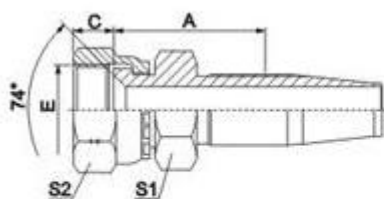

00518

FERRULE FOR SAE 100R5 HOSE

PART NO.	HOSE DASH	DIMENSIONS	
		L	S
00518-04	4	28	17
00518-05	5	30.5	19
00518-06	6	33	22
00518-08	8	42	24
00518-10	10	45.5	30
00518-12	12	53.5	32
00518-16	16	42	36
00518-20	20	44.5	46
00518-24	24	47	50
00518-32	32	57	65

LOMOFLEX CO.,LTD

www.lomoflex.com Email: info@lomoflex.com

Tel:+86-13863960269 Fax:+86-532-55787135

26718D-R5

26718D-R5W

JIC FEMALE 74° CONE SEAT SAE J514

RT NO.	THREAD E	HOSE DASH	DIMENSIONS			
			A	C	S1	S2
26718D-04-04 (R5)	7/16"X20	4	22	9	14	17
26718D-05-05 (R5)	1/2"X20	5	25.4	9.5	14	17
26718D-06-06 (R5)	9/16"X18	6	24.5	10.5	17	19
26718D-08-08 (R5)	3/4"X16	8	31.5	11	22	24
26718D-10-10 (R5)	7/8"X14	10	34	13	27	27
26718D-12-12 (R5)	1.1/16"X12	12	37	15	32	32
26718D-16-16 (R5)	1.5/16"X12	16	33.5	16	38	41
26718D-20-20 (R5) W	1.5/8"X12	20	41.5	17	41	50
26718D-24-24 (R5) W	1.7/8"X12	24	43	20	46	55
26718D-32-32 (R5) W	2.1/2"X12	32	45.5	23.5	65	75

LOMOFLEX CO.,LTD

www.lomoflex.com Email: info@lomoflex.com

Tel:+86-13863960269 Fax:+86-532-55787135

15618-R5
NPT MALE

PART NO.	THREAD E	HOSE DASH	DIMENSIONS	
			A	S1
15618-02-04 (R5)	Z1/8"X27	4	25.5	12
15618-04-04 (R5)	Z1/4"X18	4	30	17
15618-04-06 (R5)	Z1/4"X18	6	31	17
15618-06-05 (R5)	Z3/8"X18	5	32.9	19
15618-06-06 (R5)	Z3/8"X18	6	32	19
15618-08-08 (R5)	Z1/2"X14	8	40.5	22
15618-12-10 (R5)	Z3/4"X14	10	42.5	30
15618-12-12 (R5)	Z3/4"X14	12	43	30
15618-16-16 (R5)	Z1"X11.5	16	46.5	36
15618-20-20 (R5)	Z1.1/4"X11.5	20	51.5	46
15618-24-24 (R5)	Z1.1/2"X11.5	24	52.5	50
15618-32-32 (R5)	Z2"X11.5	32	55	65