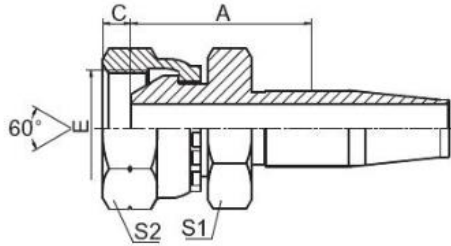

LOMOFLEX CO.,LTD

www.lomoflex.com Email: info@lomoflex.com

Tel:+86-13863960269 Fax:+86-532-55787135

15618-R5
NPT MALE

PART NO.	THREAD E	HOSE DASH	DIMENSIONS	
			A	S1
15618-02-04 (R5)	Z1/8"X27	4	25.5	12
15618-04-04 (R5)	Z1/4"X18	4	30	17
15618-04-06 (R5)	Z1/4"X18	6	31	17
15618-06-05 (R5)	Z3/8"X18	5	32.9	19
15618-06-06 (R5)	Z3/8"X18	6	32	19
15618-08-08 (R5)	Z1/2"X14	8	40.5	22
15618-12-10 (R5)	Z3/4"X14	10	42.5	30
15618-12-12 (R5)	Z3/4"X14	12	43	30
15618-16-16 (R5)	Z1"X11.5	16	46.5	36
15618-20-20 (R5)	Z1.1/4"X11.5	20	51.5	46
15618-24-24 (R5)	Z1.1/2"X11.5	24	52.5	50
15618-32-32 (R5)	Z2"X11.5	32	55	65

LOMOFLEX CO.,LTD

www.lomoflex.com Email: info@lomoflex.com
Tel:+86-13863960269 Fax:+86-532-55787135

目录 CATALOGUE

26818D-R5

26818D-R5W

SAE FEMALE 90° CONE SEAT SAE J513

PART NO.	THREAD E	HOSE DASH	DIMENSIONS			
			A	C	S1	S2
27818D-04-04 (R5)	7/16"X20	4	22	9	14	17
27818D-05-05 (R5)	1/2"X20	5	25.4	9	14	17
27818D-06-06 (R5)	5/8"X18	6	26	11.3	17	22
27818D-08-08 (R5)	3/4"X16	8	31.5	10.5	22	24
27818D-10-10 (R5)	7/8"X14	10	34	12	27	27
27818D-12-12 (R5)	1.1/16"X14	12	37	14.3	32	32

LOMOFLEX CO.,LTD

www.lomoflex.com Email: info@lomoflex.com

Tel:+86-13863960269 Fax:+86-532-55787135

目录 CATALOGUE

22618D-R5

22618D-R5W

BSP FEMALE 60° CONE

PART NO.	THREAD E	HOSE DASH	DIMENSIONS			
			A	C	S1	S2
22618D-04-04 (R5)	G1/4"X19	4	26	5.5	14	19
22618D-06-05 (R5)	G3/8"X19	5	29.1	6.3	17	22
22618D-06-06 (R5)	G3/8"X19	6	30	6.3	17	22
22618D-08-08 (R5)	G1/2"X14	8	35	7.5	19	27
22618D-10-10 (R5)	G5/8"X14	10	35.5	9.5	22	30
22618D-12-12 (R5)	G3/4"X14	12	38.5	10.9	27	32
22618D-16-16 (R5)	G1"X11	16	37	11.7	32	41
22618D-20-20 (R5) W	G1.1/4"X11	20	41.5	11	41	50