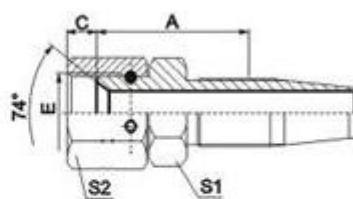

00518

FERRULE FOR SAE 100R5 HOSE

PART NO.	HOSE DASH	DIMENSIONS	
		L	S
00518-04	4	28	17
00518-05	5	30.5	19
00518-06	6	33	22
00518-08	8	42	24
00518-10	10	45.5	30
00518-12	12	53.5	32
00518-16	16	42	36
00518-20	20	44.5	46
00518-24	24	47	50
00518-32	32	57	65

LOMOFLEX CO.,LTD

www.lomoflex.com Email: info@lomoflex.com

Tel:+86-13863960269 Fax:+86-532-55787135

26718D-R5

26718D-R5W

JIC FEMALE 74° CONE SEAT SAE J514

RT NO.	THREAD E	HOSE DASH	DIMENSIONS			
			A	C	S1	S2
26718D-04-04 (R5)	7/16"X20	4	22	9	14	17
26718D-05-05 (R5)	1/2"X20	5	25.4	9.5	14	17
26718D-06-06 (R5)	9/16"X18	6	24.5	10.5	17	19
26718D-08-08 (R5)	3/4"X16	8	31.5	11	22	24
26718D-10-10 (R5)	7/8"X14	10	34	13	27	27
26718D-12-12 (R5)	1.1/16"X12	12	37	15	32	32
26718D-16-16 (R5)	1.5/16"X12	16	33.5	16	38	41
26718D-20-20 (R5) W	1.5/8"X12	20	41.5	17	41	50
26718D-24-24 (R5) W	1.7/8"X12	24	43	20	46	55
26718D-32-32 (R5) W	2.1/2"X12	32	45.5	23.5	65	75

LOMOFLEX CO.,LTD

www.lomoflex.com Email: info@lomoflex.com

Tel:+86-13863960269 Fax:+86-532-55787135

15618-R5
NPT MALE

PART NO.	THREAD E	HOSE DASH	DIMENSIONS	
			A	S1
15618-02-04 (R5)	Z1/8"X27	4	25.5	12
15618-04-04 (R5)	Z1/4"X18	4	30	17
15618-04-06 (R5)	Z1/4"X18	6	31	17
15618-06-05 (R5)	Z3/8"X18	5	32.9	19
15618-06-06 (R5)	Z3/8"X18	6	32	19
15618-08-08 (R5)	Z1/2"X14	8	40.5	22
15618-12-10 (R5)	Z3/4"X14	10	42.5	30
15618-12-12 (R5)	Z3/4"X14	12	43	30
15618-16-16 (R5)	Z1"X11.5	16	46.5	36
15618-20-20 (R5)	Z1.1/4"X11.5	20	51.5	46
15618-24-24 (R5)	Z1.1/2"X11.5	24	52.5	50
15618-32-32 (R5)	Z2"X11.5	32	55	65