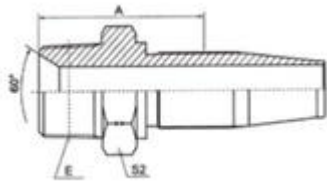

00518

FERRULE FOR SAE 100R5 HOSE

PART NO.	HOSE DASH	DIMENSIONS	
		L	S
00518-04	4	28	17
00518-05	5	30.5	19
00518-06	6	33	22
00518-08	8	42	24
00518-10	10	45.5	30
00518-12	12	53.5	32
00518-16	16	42	36
00518-20	20	44.5	46
00518-24	24	47	50
00518-32	32	57	65

LOMOFLEX CO.,LTD

www.lomoflex.com Email: info@lomoflex.com

Tel:+86-13863960269 Fax:+86-532-55787135

26718D-R5

26718D-R5W

JIC FEMALE 74° CONE SEAT SAE J514

RT NO.	THREAD E	HOSE DASH	DIMENSIONS			
			A	C	S1	S2
26718D-04-04 (R5)	7/16"X20	4	22	9	14	17
26718D-05-05 (R5)	1/2"X20	5	25.4	9.5	14	17
26718D-06-06 (R5)	9/16"X18	6	24.5	10.5	17	19
26718D-08-08 (R5)	3/4"X16	8	31.5	11	22	24
26718D-10-10 (R5)	7/8"X14	10	34	13	27	27
26718D-12-12 (R5)	1.1/16"X12	12	37	15	32	32
26718D-16-16 (R5)	1.5/16"X12	16	33.5	16	38	41
26718D-20-20 (R5) W	1.5/8"X12	20	41.5	17	41	50
26718D-24-24 (R5) W	1.7/8"X12	24	43	20	46	55
26718D-32-32 (R5) W	2.1/2"X12	32	45.5	23.5	65	75

LOMOFLEX CO.,LTD

www.lomoflex.com Email: info@lomoflex.com

Tel:+86-13863960269 Fax:+86-532-55787135

15618-R5
NPT MALE

PART NO.	THREAD E	HOSE DASH	DIMENSIONS	
			A	S1
15618-02-04 (R5)	Z1/8"X27	4	25.5	12
15618-04-04 (R5)	Z1/4"X18	4	30	17
15618-04-06 (R5)	Z1/4"X18	6	31	17
15618-06-05 (R5)	Z3/8"X18	5	32.9	19
15618-06-06 (R5)	Z3/8"X18	6	32	19
15618-08-08 (R5)	Z1/2"X14	8	40.5	22
15618-12-10 (R5)	Z3/4"X14	10	42.5	30
15618-12-12 (R5)	Z3/4"X14	12	43	30
15618-16-16 (R5)	Z1"X11.5	16	46.5	36
15618-20-20 (R5)	Z1.1/4"X11.5	20	51.5	46
15618-24-24 (R5)	Z1.1/2"X11.5	24	52.5	50
15618-32-32 (R5)	Z2"X11.5	32	55	65

LOMOFLEX CO.,LTD

www.lomoflex.com Email: info@lomoflex.com
Tel:+86-13863960269 Fax:+86-532-55787135

目录 CATALOGUE

26818D-R5

26818D-R5W

SAE FEMALE 90° CONE SEAT SAE J513

PART NO.	THREAD E	HOSE DASH	DIMENSIONS			
			A	C	S1	S2
27818D-04-04 (R5)	7/16"X20	4	22	9	14	17
27818D-05-05 (R5)	1/2"X20	5	25.4	9	14	17
27818D-06-06 (R5)	5/8"X18	6	26	11.3	17	22
27818D-08-08 (R5)	3/4"X16	8	31.5	10.5	22	24
27818D-10-10 (R5)	7/8"X14	10	34	12	27	27
27818D-12-12 (R5)	1.1/16"X14	12	37	14.3	32	32