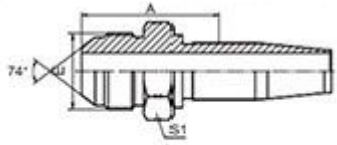

LOMOFLEX CO.,LTD

www.lomoflex.com Email: info@lomoflex.com
Tel:+86-13863960269 Fax:+86-532-55787135

目录 CATALOGUE

26818D-R5

26818D-R5W

SAE FEMALE 90° CONE SEAT SAE J513

PART NO.	THREAD E	HOSE DASH	DIMENSIONS			
			A	C	S1	S2
27818D-04-04 (R5)	7/16"X20	4	22	9	14	17
27818D-05-05 (R5)	1/2"X20	5	25.4	9	14	17
27818D-06-06 (R5)	5/8"X18	6	26	11.3	17	22
27818D-08-08 (R5)	3/4"X16	8	31.5	10.5	22	24
27818D-10-10 (R5)	7/8"X14	10	34	12	27	27
27818D-12-12 (R5)	1.1/16"X14	12	37	14.3	32	32

LOMOFLEX CO.,LTD

www.lomoflex.com Email: info@lomoflex.com

Tel:+86-13863960269 Fax:+86-532-55787135

目录 CATALOGUE

22618D-R5

22618D-R5W

BSP FEMALE 60° CONE

PART NO.	THREAD E	HOSE DASH	DIMENSIONS			
			A	C	S1	S2
22618D-04-04 (R5)	G1/4"X19	4	26	5.5	14	19
22618D-06-05 (R5)	G3/8"X19	5	29.1	6.3	17	22
22618D-06-06 (R5)	G3/8"X19	6	30	6.3	17	22
22618D-08-08 (R5)	G1/2"X14	8	35	7.5	19	27
22618D-10-10 (R5)	G5/8"X14	10	35.5	9.5	22	30
22618D-12-12 (R5)	G3/4"X14	12	38.5	10.9	27	32
22618D-16-16 (R5)	G1"X11	16	37	11.7	32	41
22618D-20-20 (R5) W	G1.1/4"X11	20	41.5	11	41	50

LOMOFLEX CO.,LTD

www.lomoflex.com Email: info@lomoflex.com

Tel:+86-13863960269 Fax:+86-532-55787135

16718-R5

JIC MALE 74° CONE SAE J514

PART NO.	THREAD E	HOSE DASH	DIMENSIONS	
			A	S1
16718-04-04 (R5)	7/16"X20	4	29	12
16718-06-05 (R5)	9/16"X18	5	31	17
16718-06-06 (R5)	9/16"X18	6	32	17
16718-08-06 (R5)	3/4"X16	6	34.7	22
16718-08-08 (R5)	3/4"X16	8	38	22
16718-10-10 (R5)	7/8"X14	10	40.5	24
16718-12-12 (R5)	1.1/16"X12	12	45.5	30
16718-16-16 (R5)	1.5/16"X12	16	44	36
16718-20-20 (R5)	1.5/8"X12	20	49.5	46
16718-24-24 (R5)	1.7/8"X12	24	52.5	50